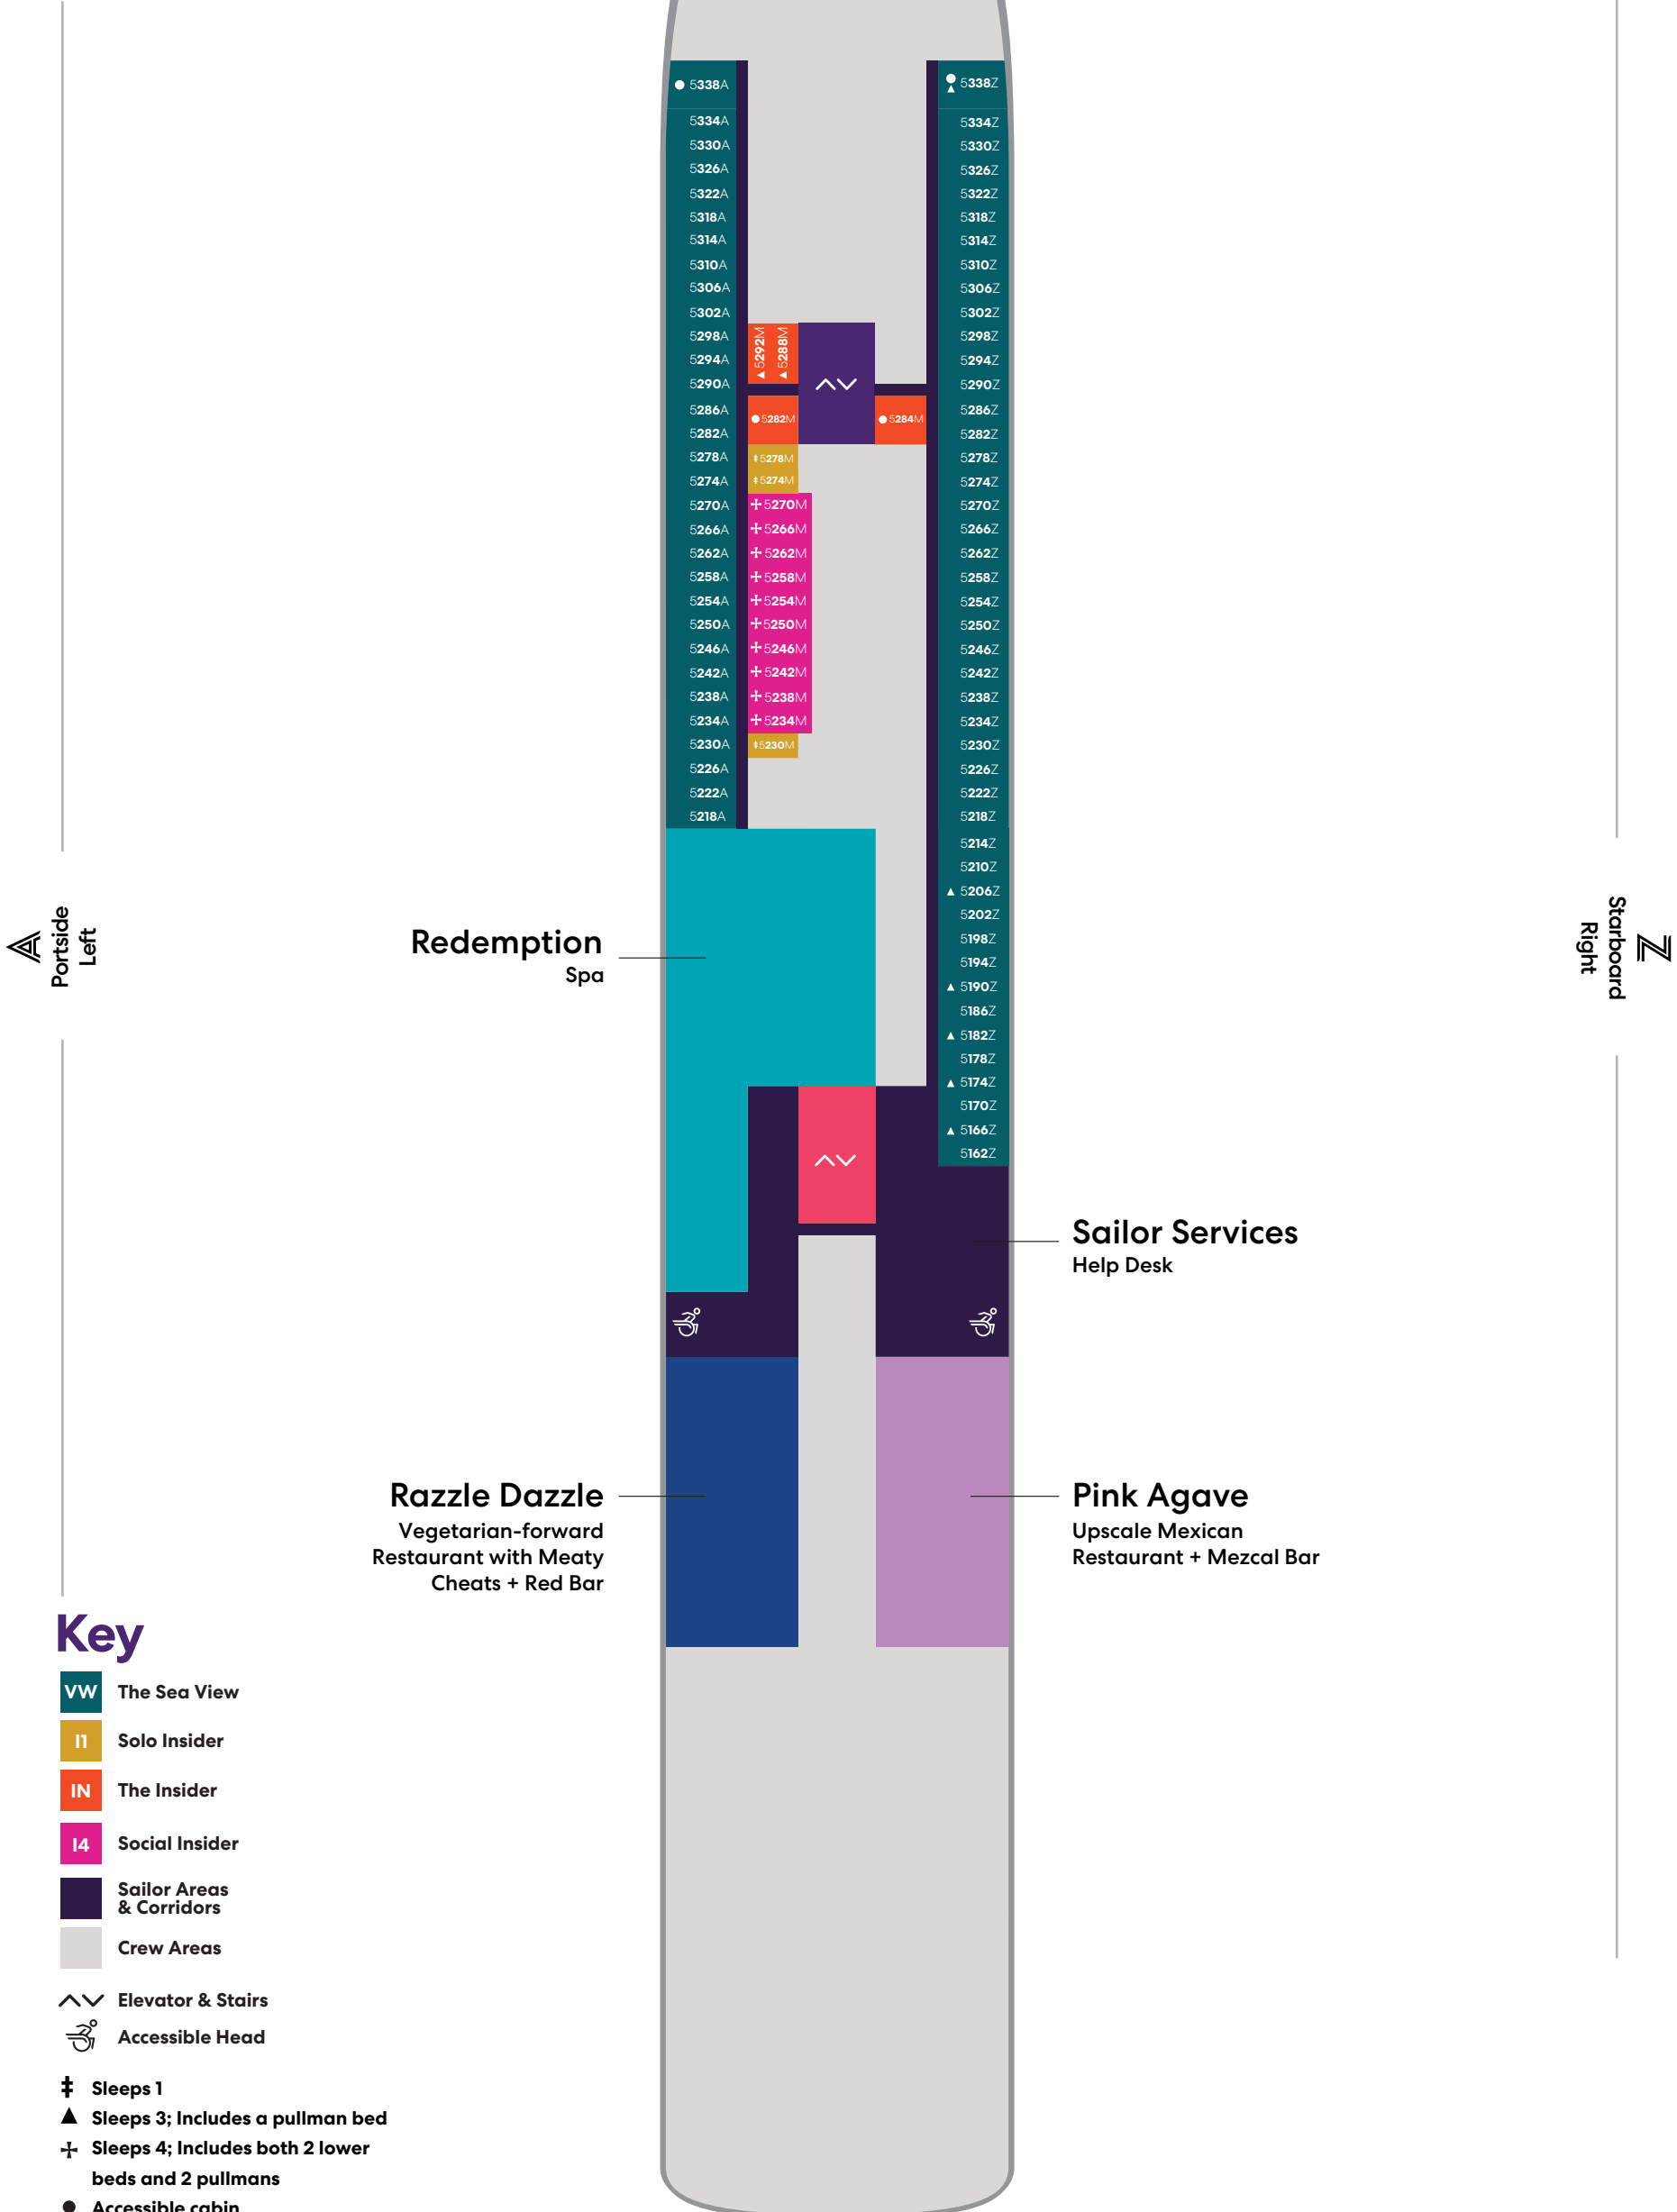

Deck

4

SCARLET LADY

VOYAGES

Portside  
Left

Starboard  
Right

Key

Sailor Areas & Corridors

Crew Areas

Elevator & Stairs

Deck

5

SCARLET LADY

Key

- VW The Sea View
- I1 Solo Insider
- IN The Insider
- I4 Social Insider
- Sailor Areas & Corridors
- Crew Areas
- Elevator & Stairs
- Accessible Head
- ‡** Sleeps 1
- ▲** Sleeps 3; Includes a pullman bed
- +** Sleeps 4; Includes both 2 lower beds and 2 pullmans
- Accessible cabin

**The Red Room**  
Live Performance Space

**The Den**  
Flex Event Space

**The Manor**  
Alluring Nightclub

**The Roundabout**  
Atrium

**On the Rocks**  
Cave Bar

**High Street**  
Retail Shops

**The Test Kitchen**  
Cooking Lab/Restaurant  
+ Experimental Bar

**The Smoking Room**

**The Casino**  
Gaming and Lounge

**The Casino Bar**

Squid Ink

Booty Free Shop

Stubble + Groom

Dry Dock

**High Street**  
Retail Shops