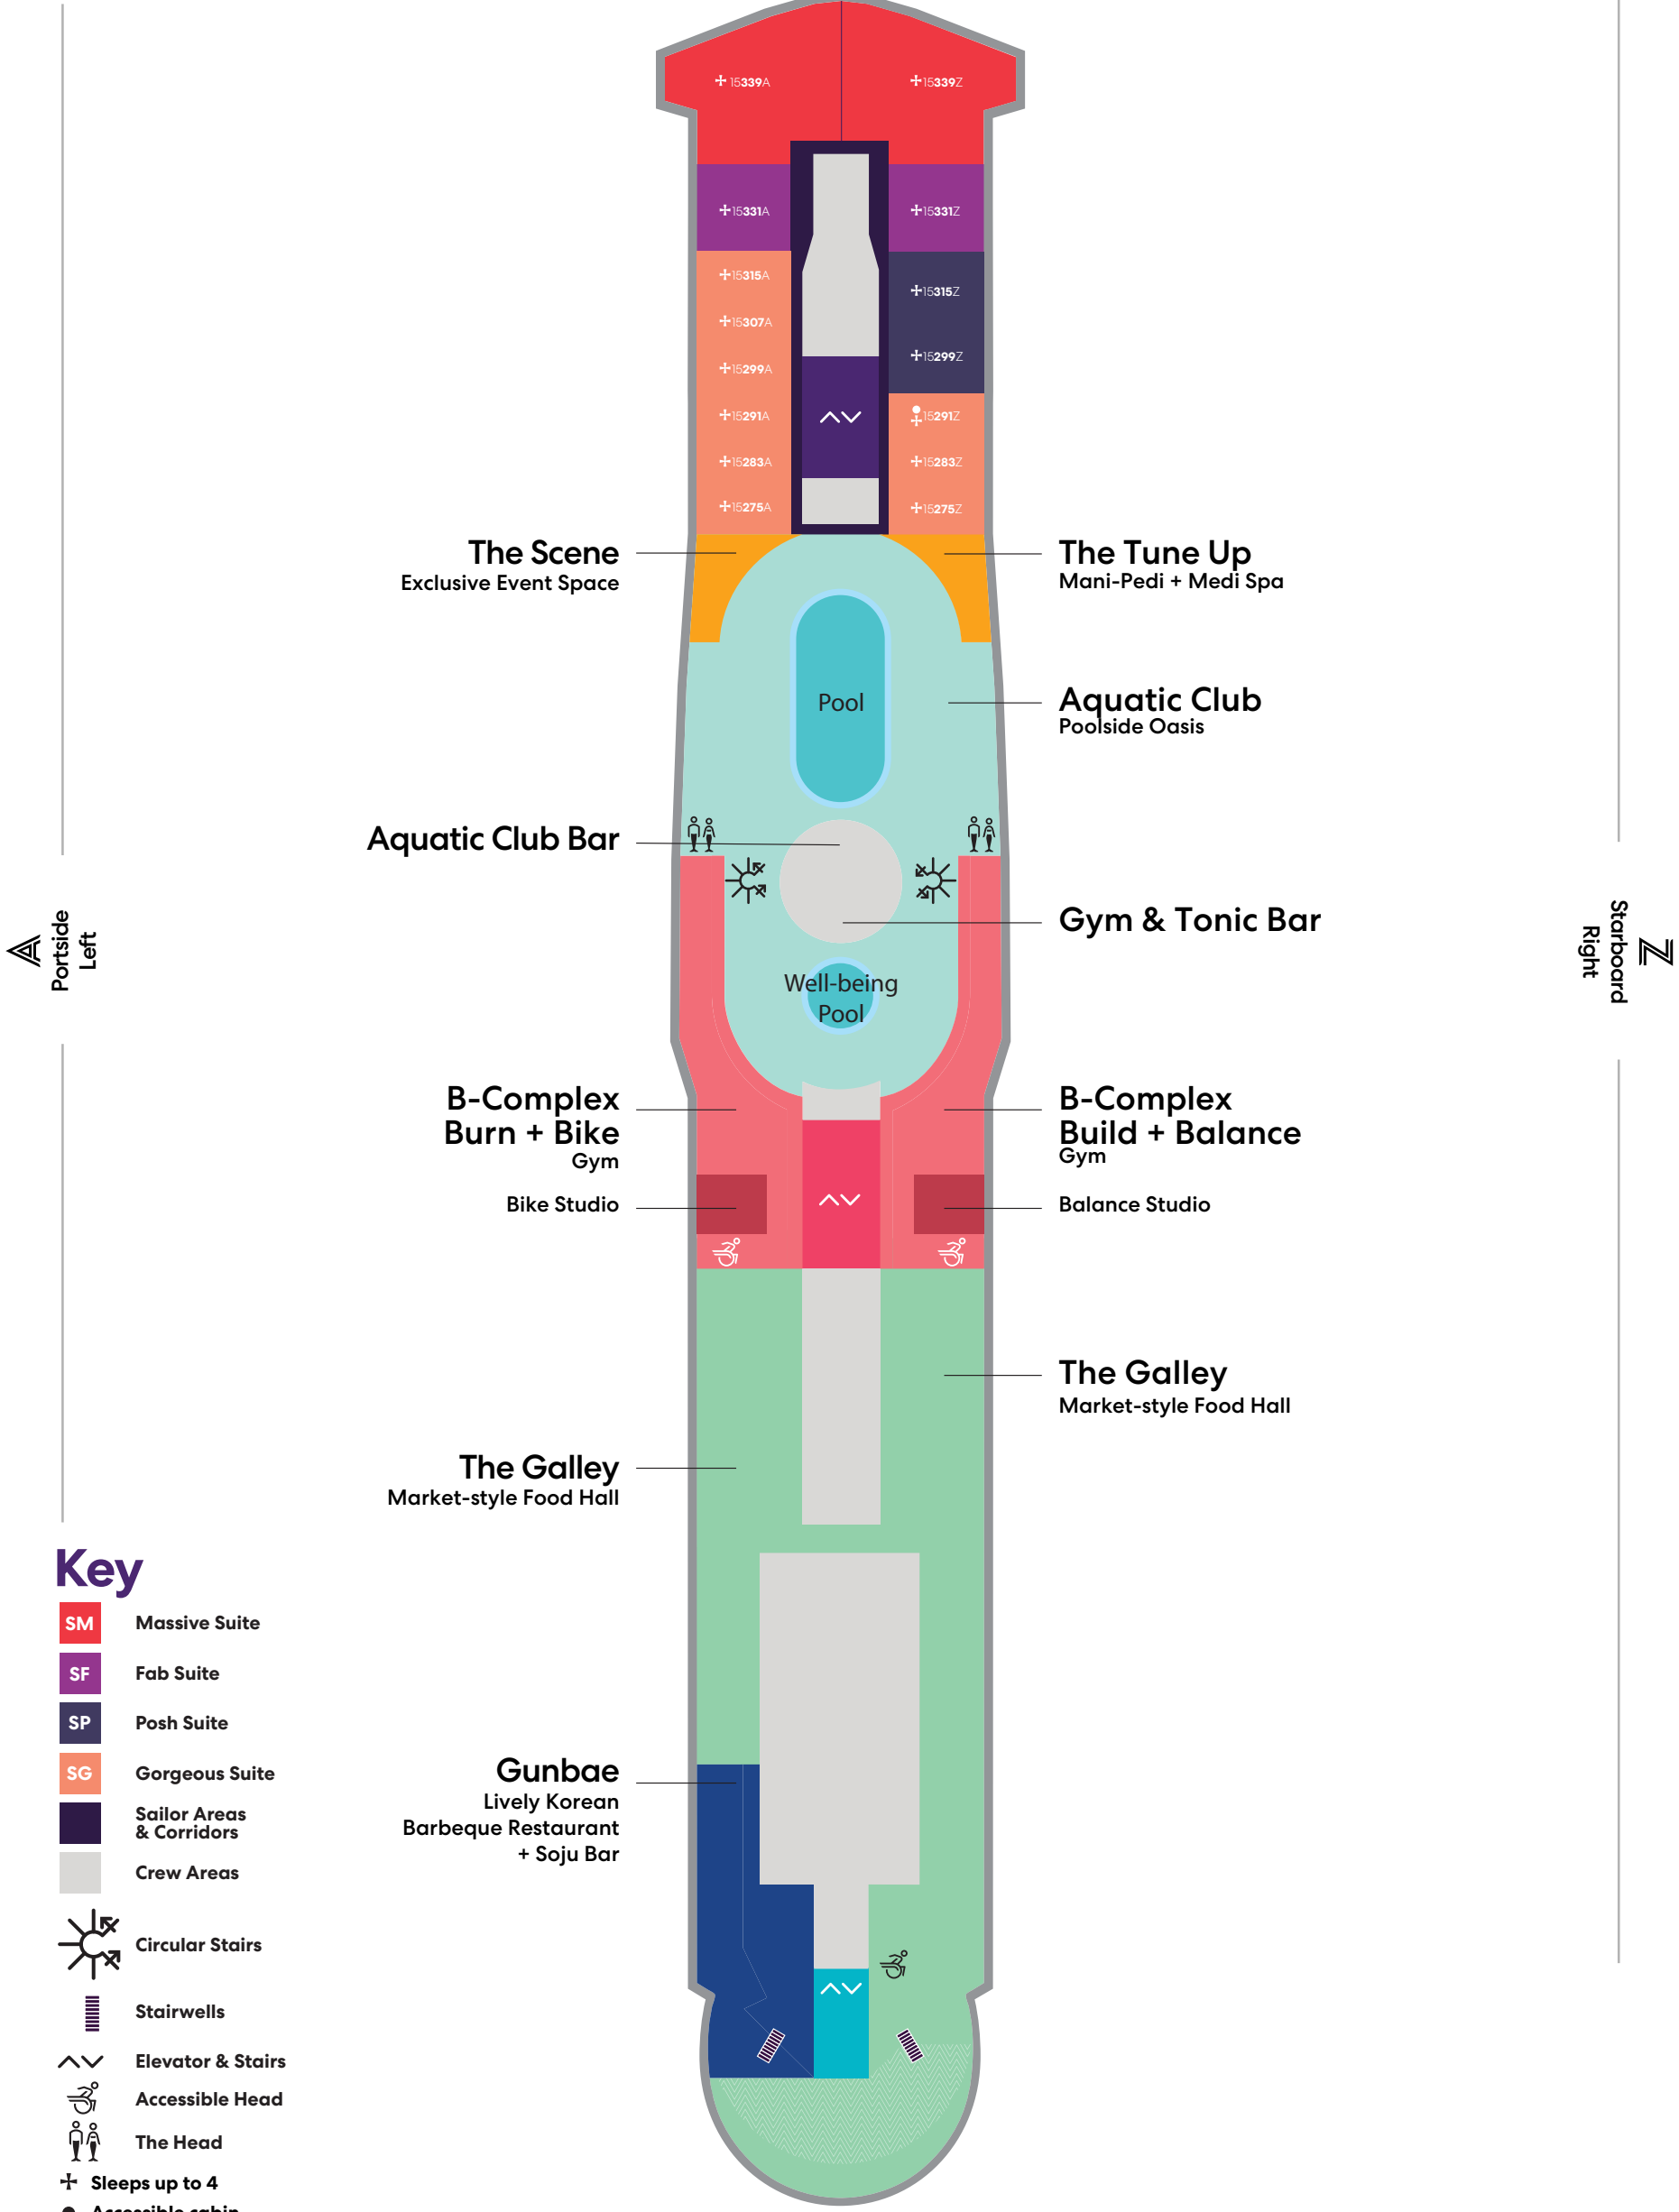

Portside  
Left

Starboard  
Right

**Key**

- Crew Areas
- Circular Stairs
- Stairwells
- Elevator & Stairs
- Accessible Head
- The Head

Deck

7

SCARLET LADY

VOYAGES

# SCARLET LADY

Portside  
Left

Starboard  
Right

## Key

- SCB Cheeky Corner Suite - Biggest Terrace
- SAB Sweet Aft Suite - Biggest Terrace
- SB Brilliant Suite
- TX XL Sea Terrace
- TC Central Sea Terrace
- TR The Sea Terrace
- II Solo Insider
- IN The Insider
- Sailor Areas & Corridors
- Crew Areas
- ^ v Elevator & Stairs
- ‡ Sleeps 1
- ▲ Sleeps 3; Includes a pullman bed
- ☒ Sleeps 4; Includes both an extra lower bed and a pullman bed
- + Sleeps up to 4
- || Connecting cabins

Portside  
Left

Starboard  
Right

**Richard's Rooftop**  
VIP Sundeck + Bar

**Sun Club Café**  
Outdoor Eatery

**Sun Club**  
Sun Worship Sanctuary

**Sun Club Bar**

**Training Camp**  
Group Fitness

**Boxing Ring**