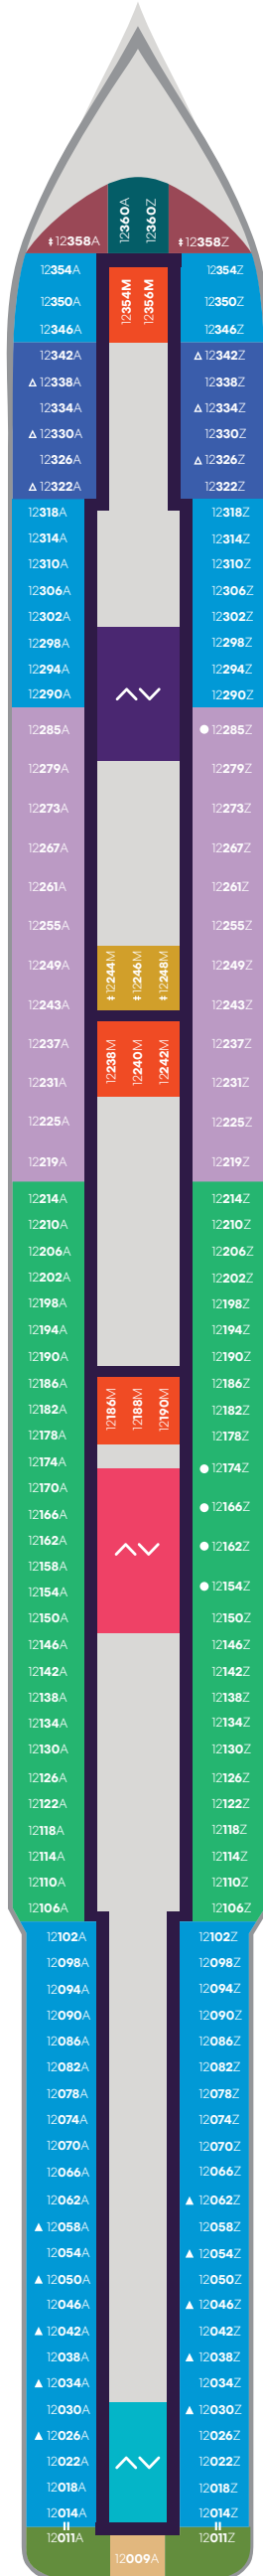

Key

- SCB Cheeky Corner Suite - Biggest Terrace
- SAB Sweet Aft Suite - Biggest Terrace
- SS Seriously Suite
- TX XL Sea Terrace
- TC Central Sea Terrace
- TR The Sea Terrace
- VI Solo Sea View
- VW The Sea View
- II Solo Insider
- IN The Insider
- Sailor Areas & Corridors
- Crew Areas
- ^v Elevator & Stairs
- ‡ Sleeps 1
- ▲ Sleeps 3; Includes a pullman bed
- △ Sleeps 3; Includes an extra lower bed
- Accessible cabin
- || Connecting cabins