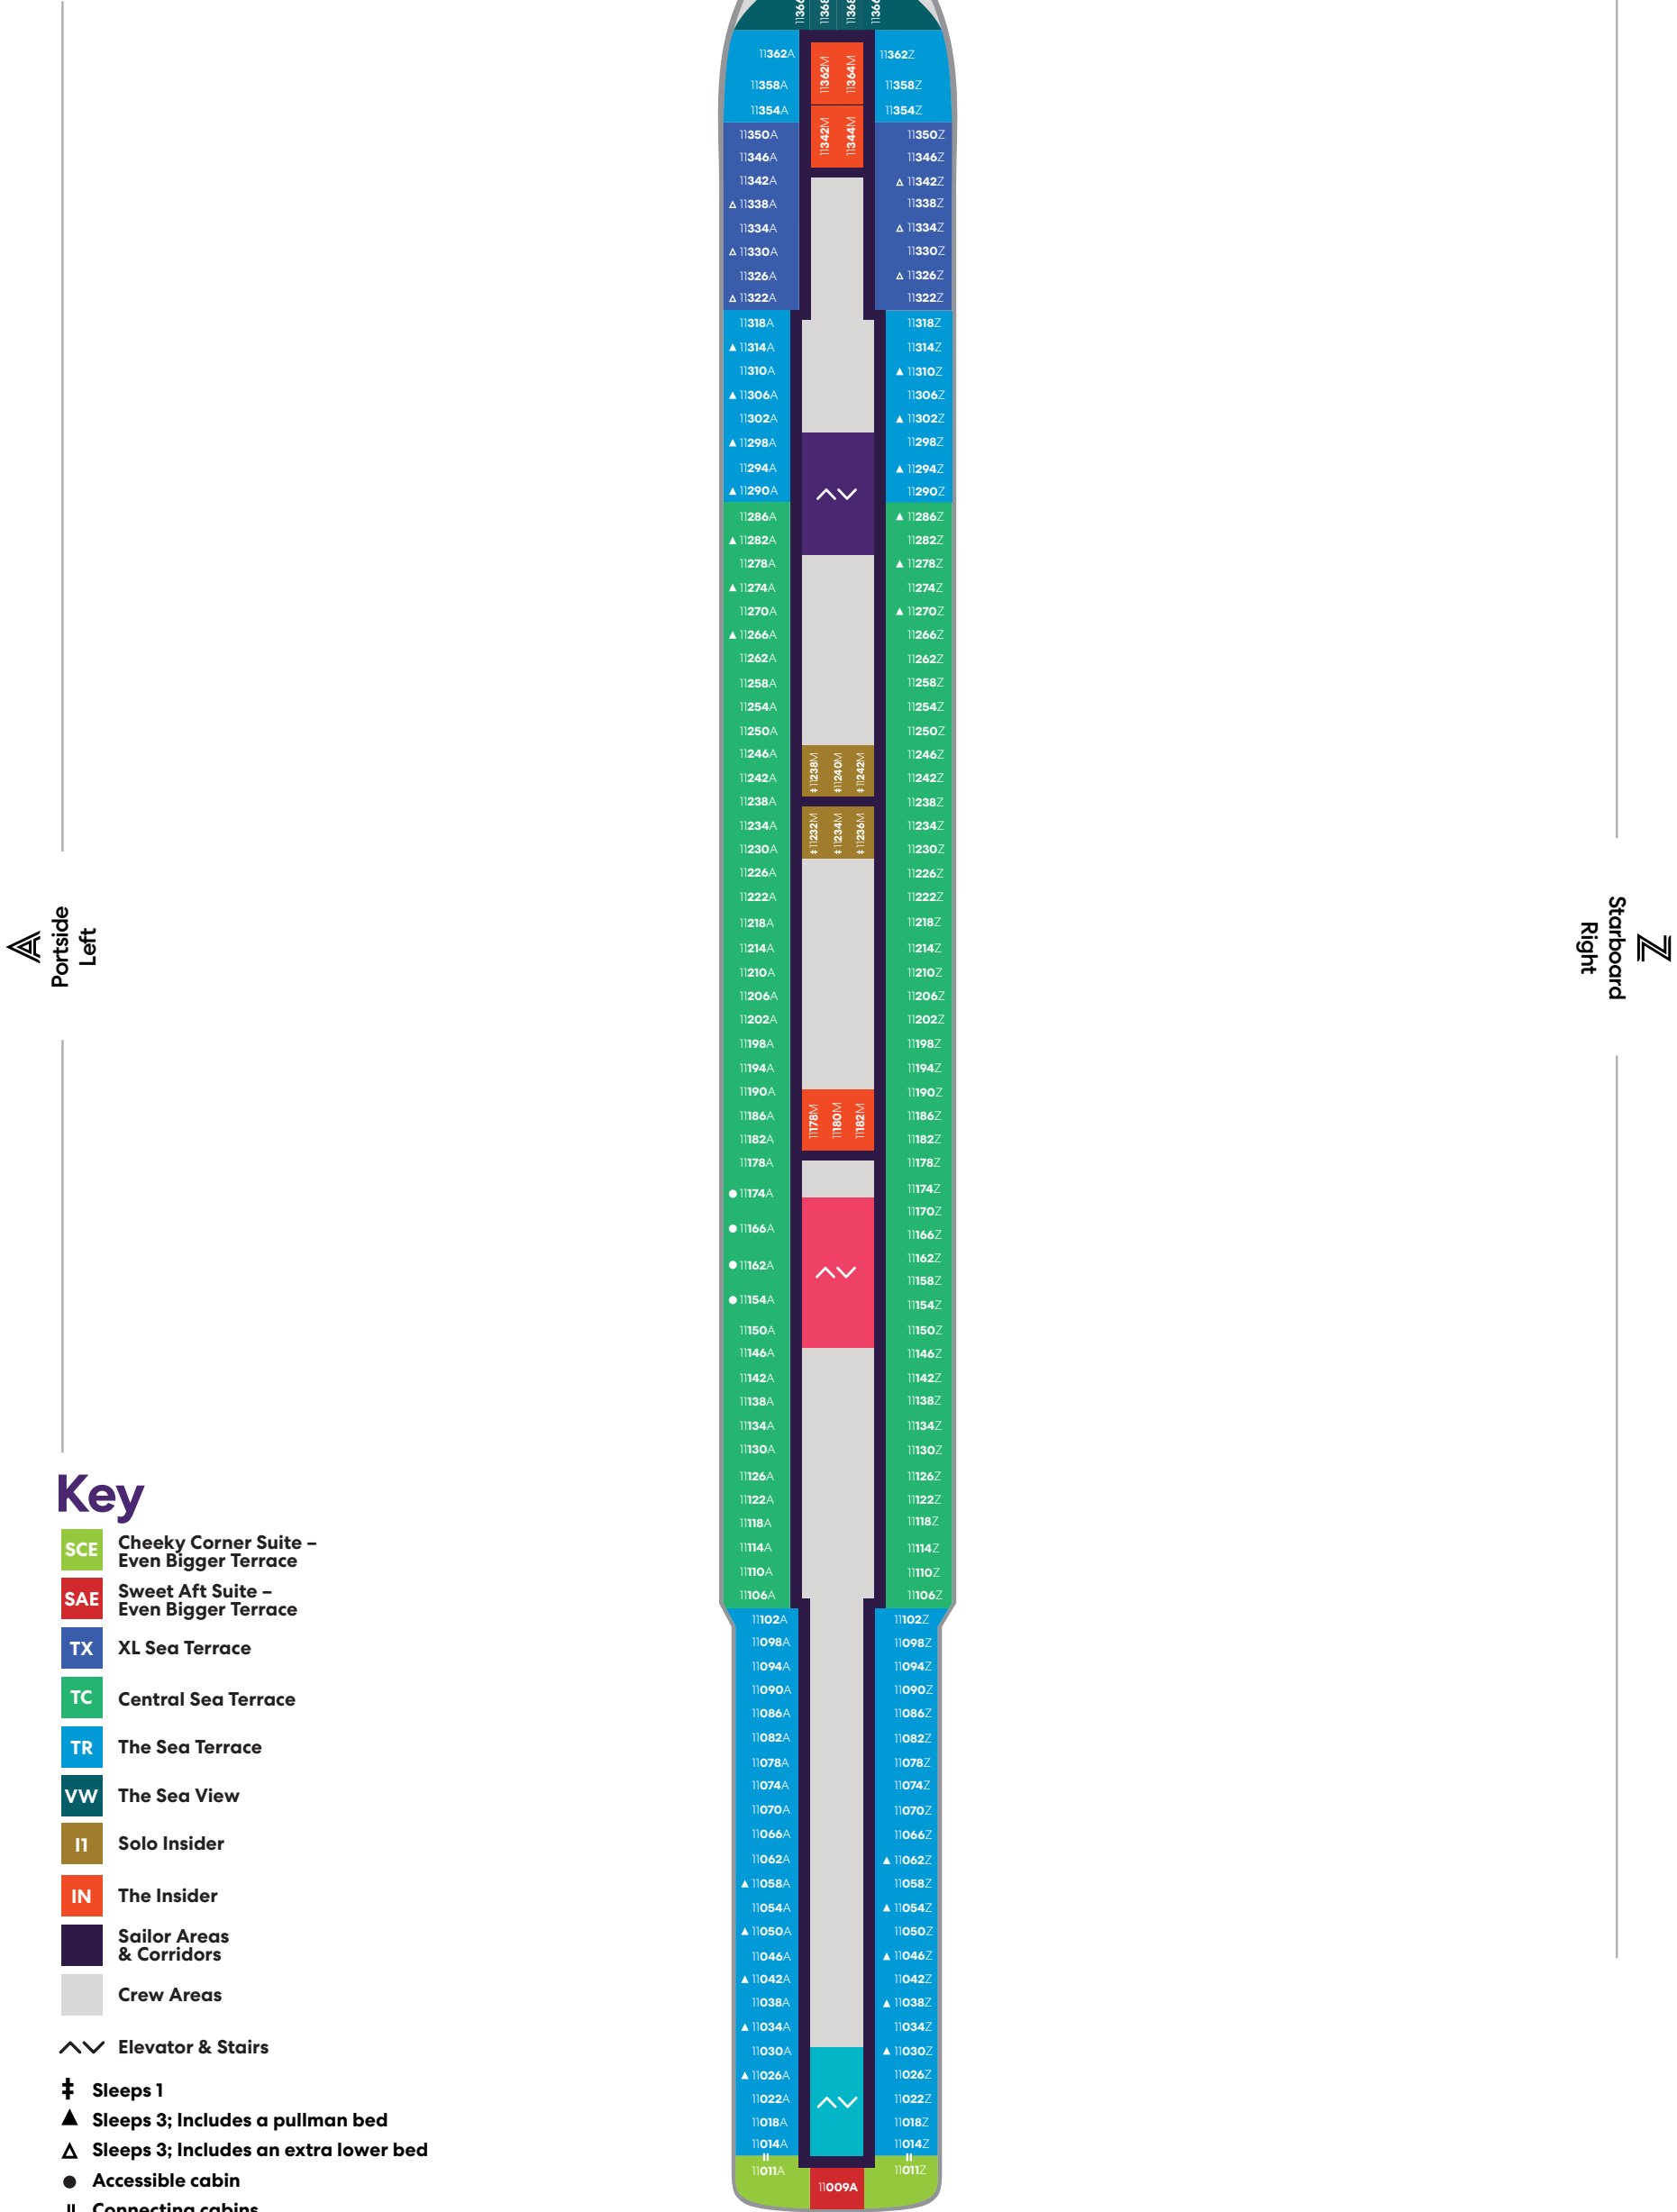

Deck

11

SCARLET LADY

Key

- SCE Cheeky Corner Suite – Even Bigger Terrace
- SAE Sweet Aft Suite – Even Bigger Terrace
- TX XL Sea Terrace
- TC Central Sea Terrace
- TR The Sea Terrace
- VW The Sea View
- II Solo Insider
- IN The Insider
- Sailor Areas & Corridors
- Crew Areas
- ^v Elevator & Stairs
- ‡ Sleeps 1
- ▲ Sleeps 3; Includes a pullman bed
- △ Sleeps 3; Includes an extra lower bed
- Accessible cabin
- || Connecting cabins