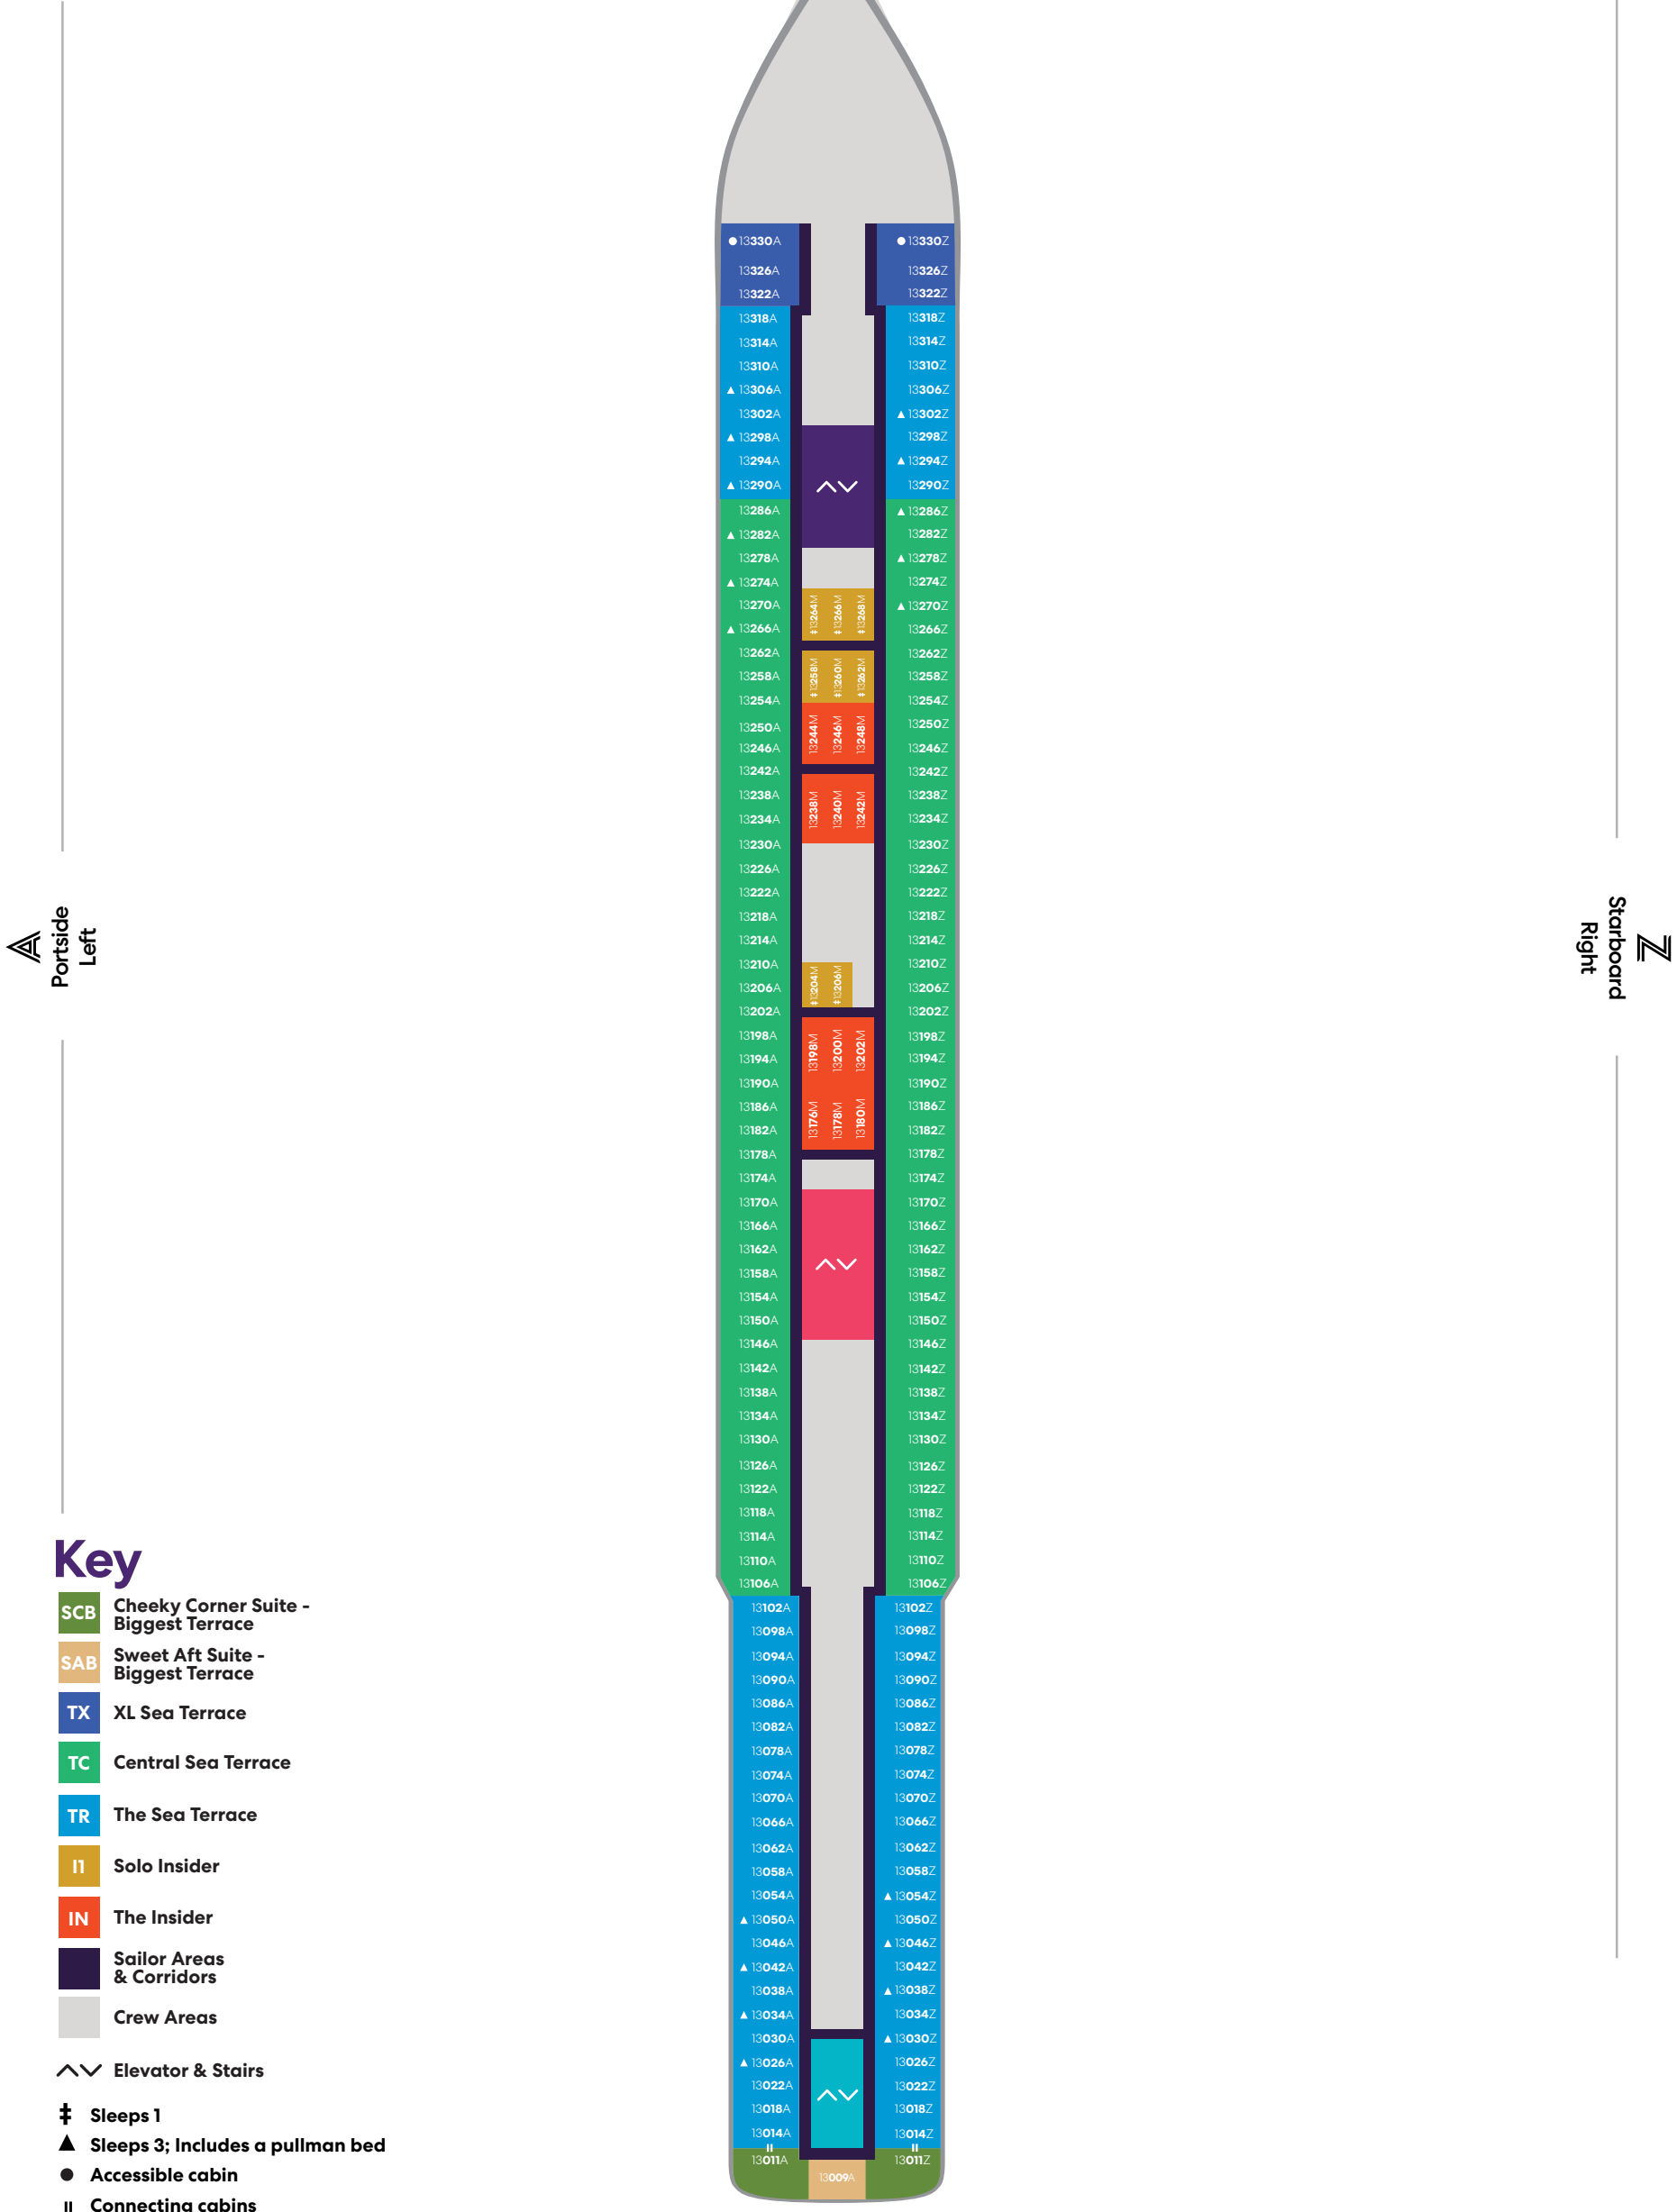

Deck

13

SCARLET LADY

Key

- SCB Cheeky Corner Suite - Biggest Terrace
- SAB Sweet Aft Suite - Biggest Terrace
- TX XL Sea Terrace
- TC Central Sea Terrace
- TR The Sea Terrace
- II Solo Insider
- IN The Insider
- Sailor Areas & Corridors
- Crew Areas
- ^v Elevator & Stairs
- ♣ Sleeps 1
- ▲ Sleeps 3; Includes a pullman bed
- Accessible cabin
- || Connecting cabins