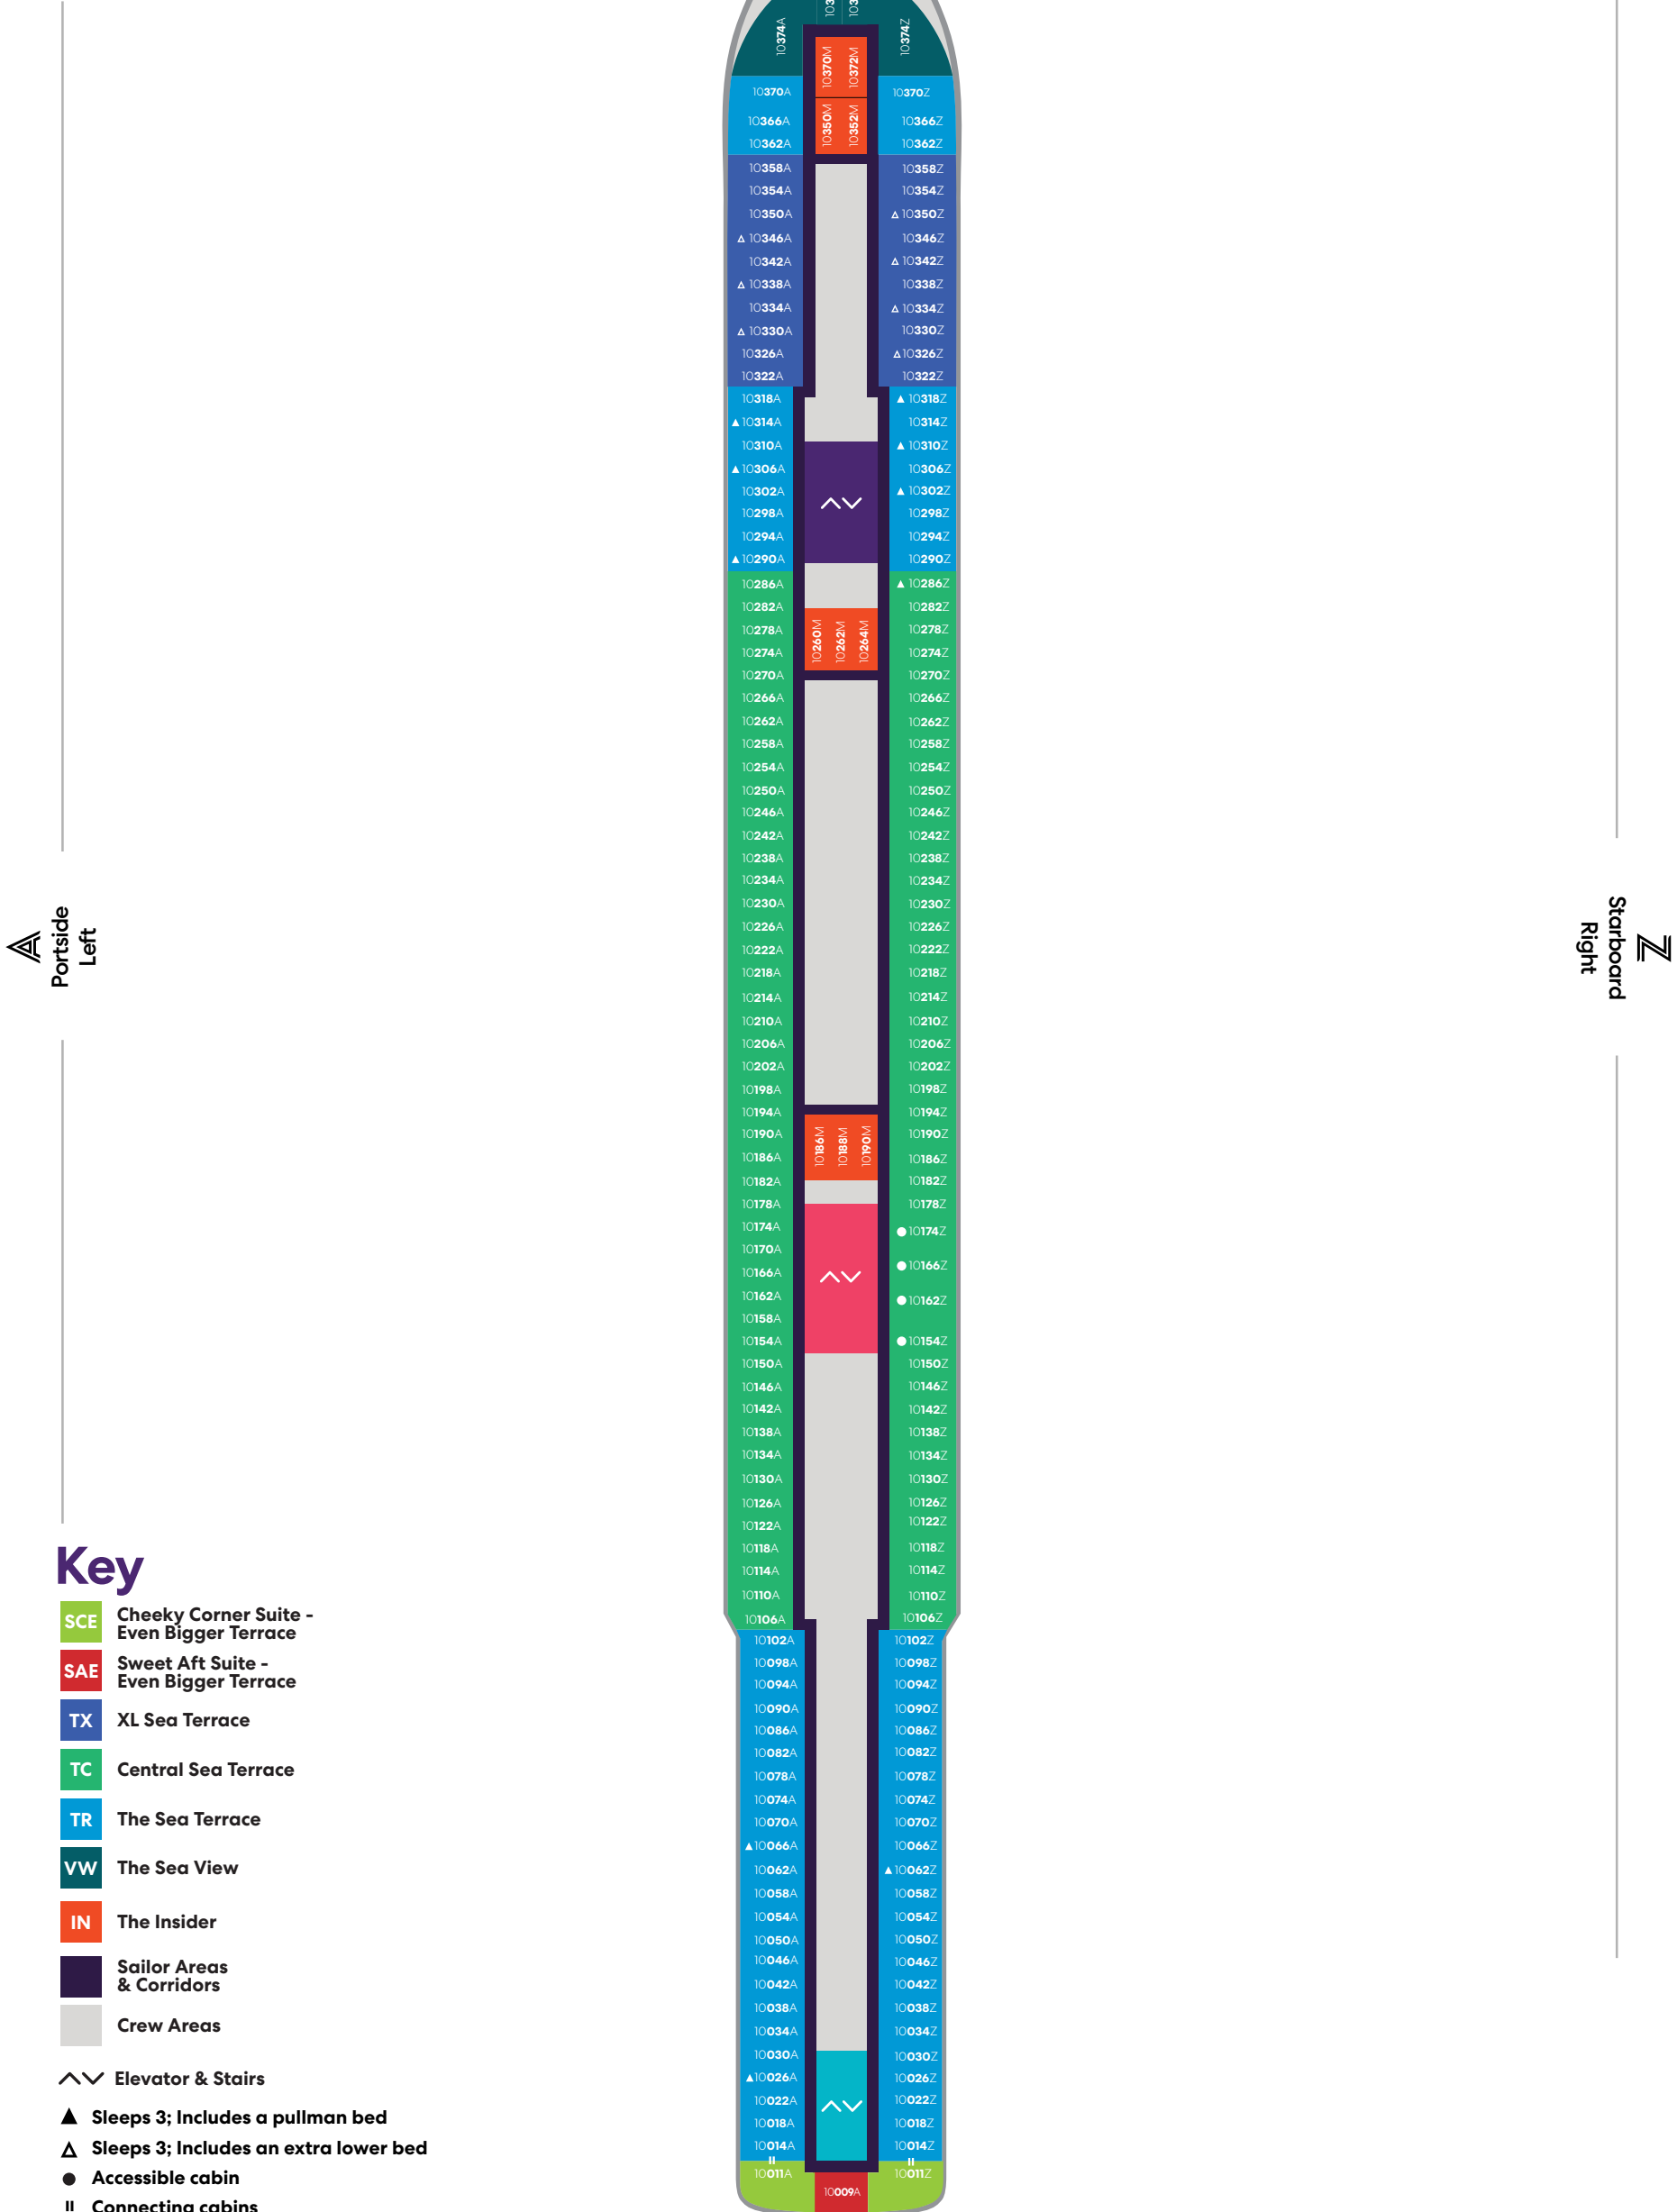

Deck

10

SCARLET LADY

Key

- SCE Cheeky Corner Suite - Even Bigger Terrace
- SAE Sweet Aft Suite - Even Bigger Terrace
- TX XL Sea Terrace
- TC Central Sea Terrace
- TR The Sea Terrace
- VW The Sea View
- IN The Insider
- Sailor Areas & Corridors
- Crew Areas
- ^ v Elevator & Stairs
- ▲ Sleeps 3; Includes a pullman bed
- △ Sleeps 3; Includes an extra lower bed
- Accessible cabin
- || Connecting cabins