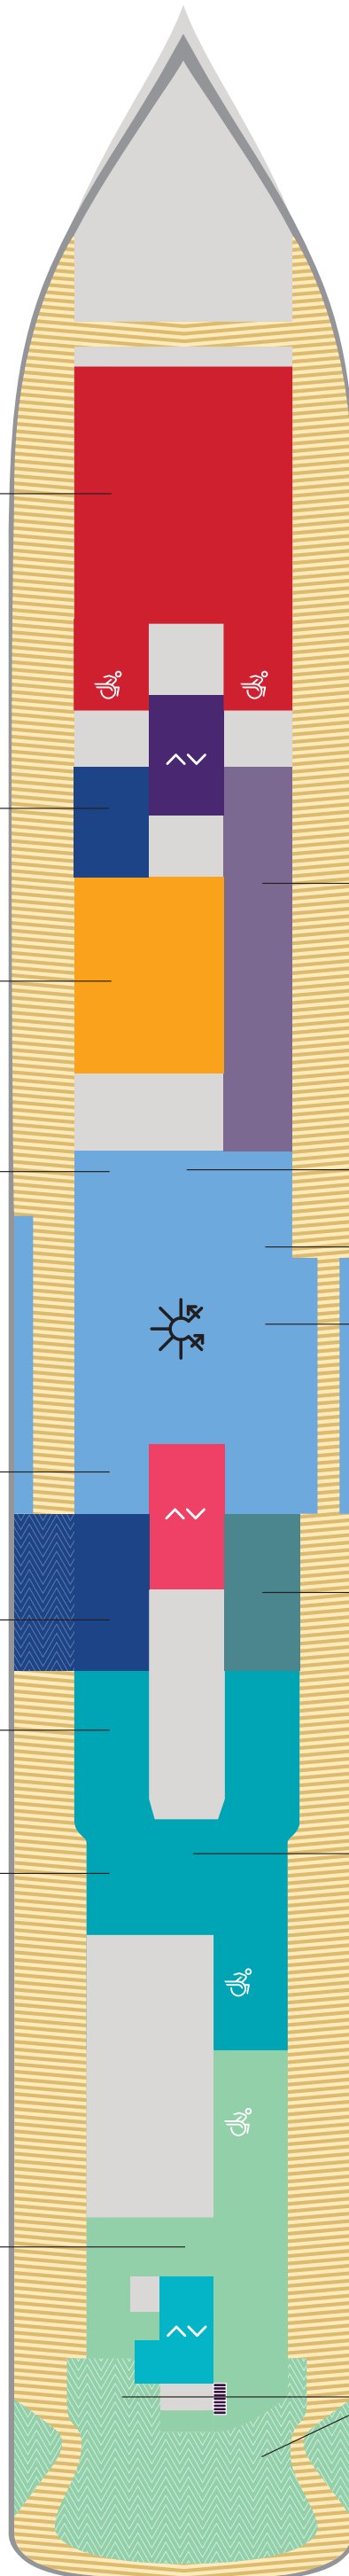

Deck

7

SCARLET LADY

VOYAGES

The Red Room
Live Performance Space

The Groupie
Private Karaoke

The Manor
Alluring Nightclub

Draught Haus
Local Tap Room

The Roundabout
Atrium

Lick Me Till Ice Cream
Scoop Shop

The Pizza Place
Casual Eatery Serving... Pizza

The Loose Cannon
Local Dive Bar

The Arcade
Video Games & Vintage Vibes

The Dock House
Casual Mediterranean & Bar

Sip
Champagne Lounge

Voyage Vinyl
Record Shop

Necessities Shop
Daily Essentials

Chart Room
Sailor Help & Support

Grounds Club
Thoughtfully Sourced Coffee

The Social Club
Diner & Bar

The Dock
Mezze-Style Outdoor Eatery +
Bar & Social Lounge

Portside
Left

Starboard
Right

Key

- Crew Areas
- Circular Stairs
- Stairwells
- Elevator & Stairs
- Accessible Head