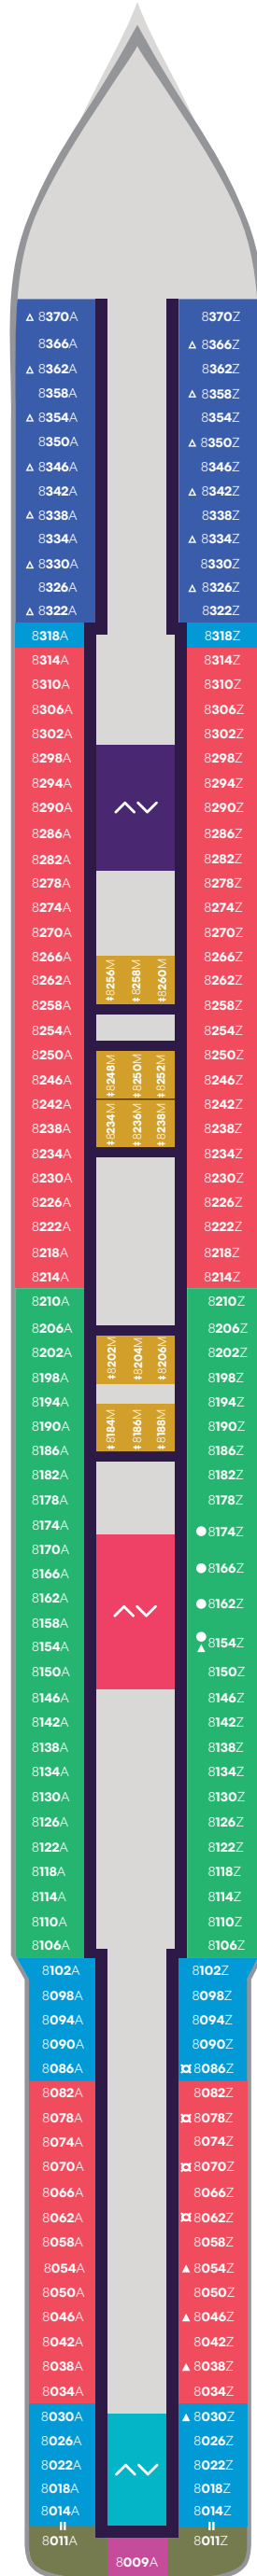

Deck

4

SCARLET LADY

VOYAGES

Portside  
Left

Starboard  
Right

Key

Sailor Areas & Corridors

Crew Areas

Elevator & Stairs

Deck

5

SCARLET LADY

Key

- VW The Sea View
- I1 Solo Insider
- IN The Insider
- I4 Social Insider
- Sailor Areas & Corridors
- Crew Areas
- Elevator & Stairs
- Accessible Head
- ‡** Sleeps 1
- ▲** Sleeps 3; Includes a pullman bed
- +** Sleeps 4; Includes both 2 lower beds and 2 pullmans
- Accessible cabin

Portside  
Left

Starboard  
Right

**Key**

- Crew Areas
- Circular Stairs
- Stairwells
- Elevator & Stairs
- Accessible Head
- The Head

Deck

7

SCARLET LADY

VOYAGES

## Key

- SCP Cheeky Corner Suite – Pretty Big Terrace
- SAP Sweet Aft Suite – Pretty Big Terrace
- TX XL Sea Terrace
- TC Central Sea Terrace
- TR The Sea Terrace
- TL Ltd View Sea Terrace
- II Solo Insider
- Sailor Areas & Corridors
- Crew Areas
- ^v Elevator & Stairs
- ‡ Sleeps 1
- ▲ Sleeps 3; Includes a pullman bed
- △ Sleeps 3; Includes an extra lower bed
- ☒ Sleeps 4; Includes both an extra lower bed and a pullman bed
- Accessible cabin
- || Connecting cabins