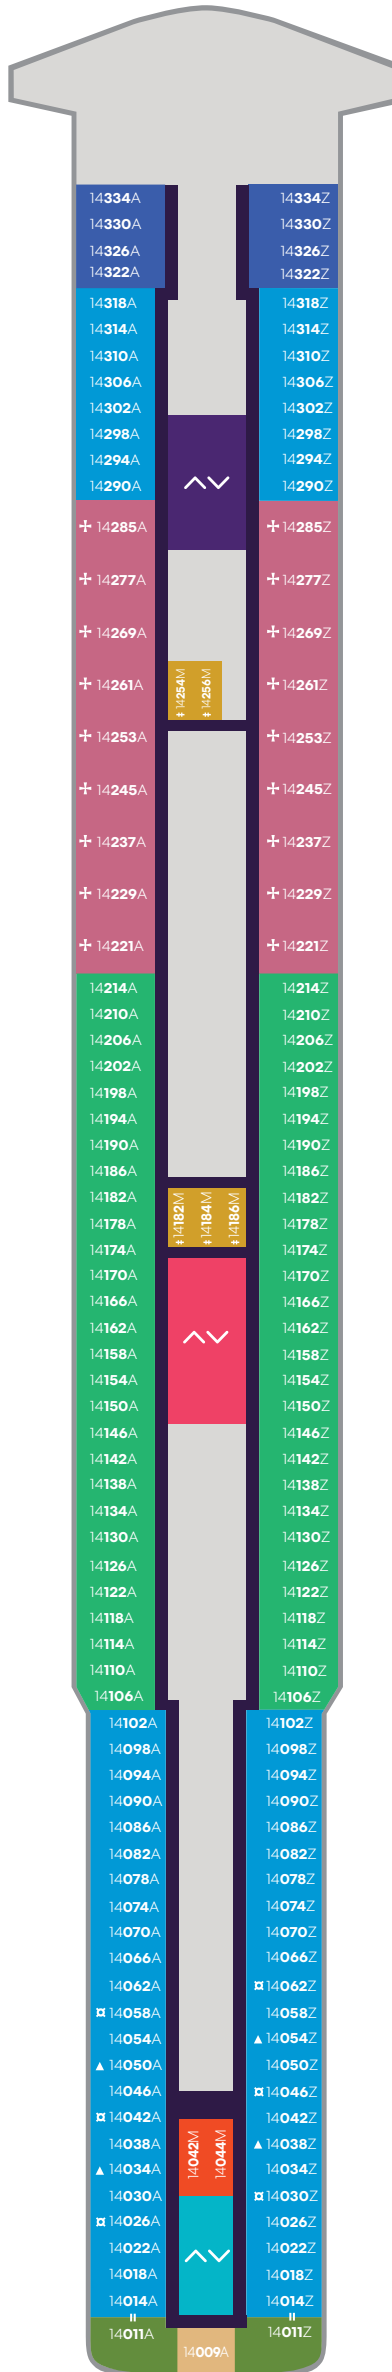

Portside
Left

Starboard
Right