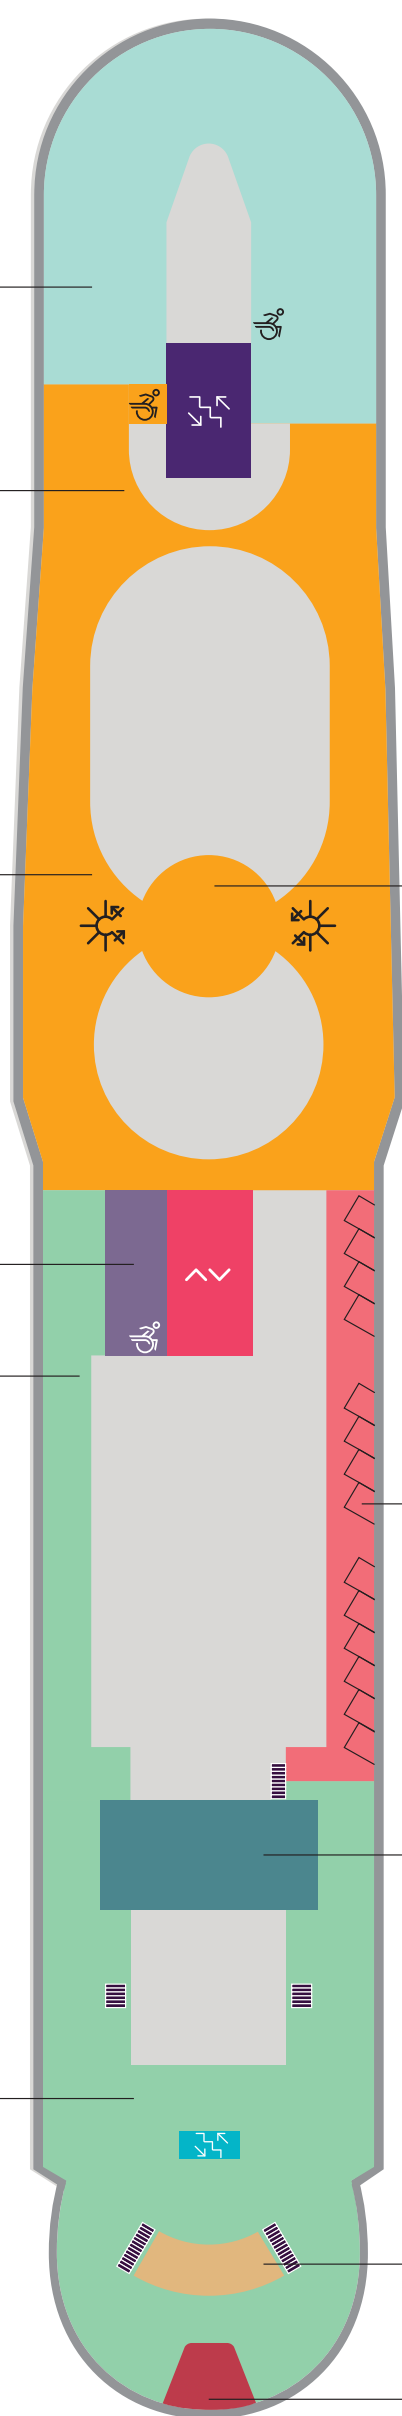

Portside  
Left

Starboard  
Right

**Key**

-  Crew Areas
-  Circular Stairs
-  Stairwells
-  Elevator & Stairs
-  Accessible Head

## Key

- SCP Cheeky Corner Suite – Pretty Big Terrace
- SAP Sweet Aft Suite – Pretty Big Terrace
- TX XL Sea Terrace
- TC Central Sea Terrace
- TR The Sea Terrace
- TL Ltd View Sea Terrace
- II Solo Insider
- Sailor Areas & Corridors
- Crew Areas
- ^v Elevator & Stairs
- ‡ Sleeps 1
- ▲ Sleeps 3; Includes a pullman bed
- △ Sleeps 3; Includes an extra lower bed
- ☒ Sleeps 4; Includes both an extra lower bed and a pullman bed
- Accessible cabin
- || Connecting cabins

## Key

-  Crew Areas
-  Circular Stairs
-  Stairwells
-  Fore and Aft Stairwells
-  Elevator & Stairs
-  Accessible Head

Deck

17

SCARLET LADY

VOYAGES

Portside  
Left

Starboard  
Right