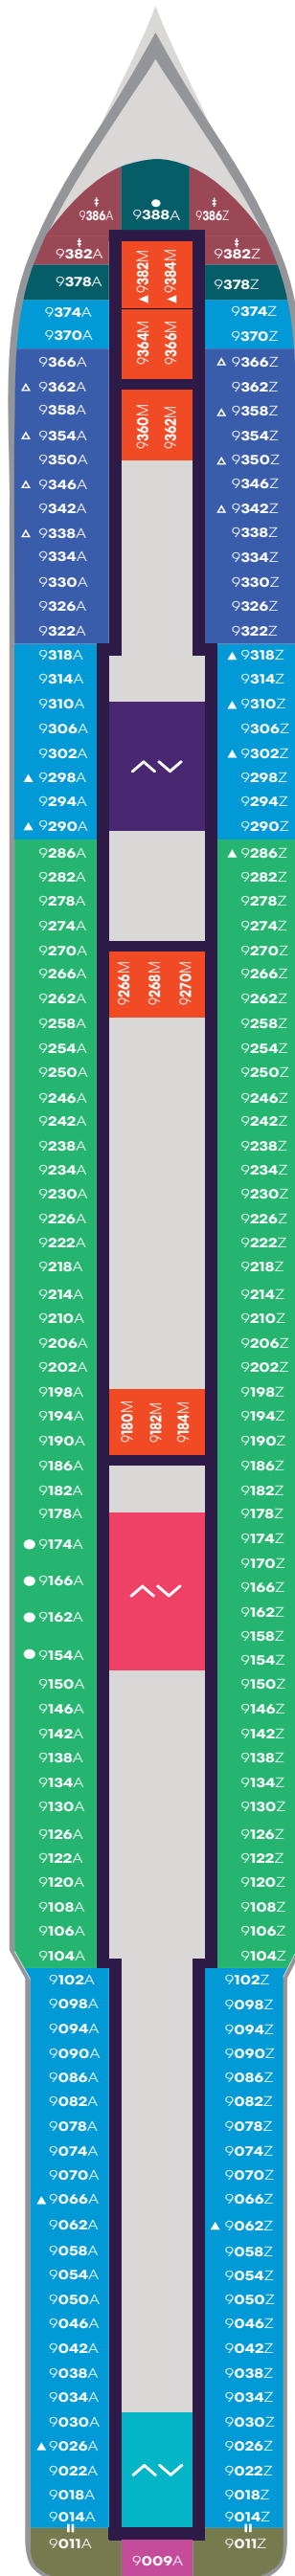

Portside
Left

Starboard
Right